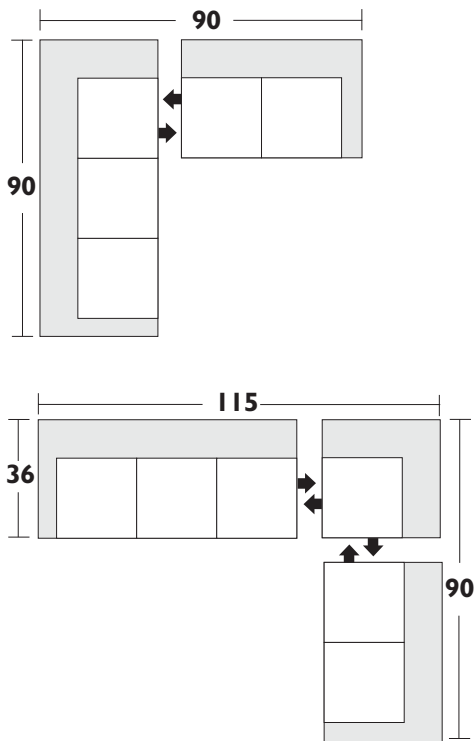

Configuration Suggestions

Style Cove